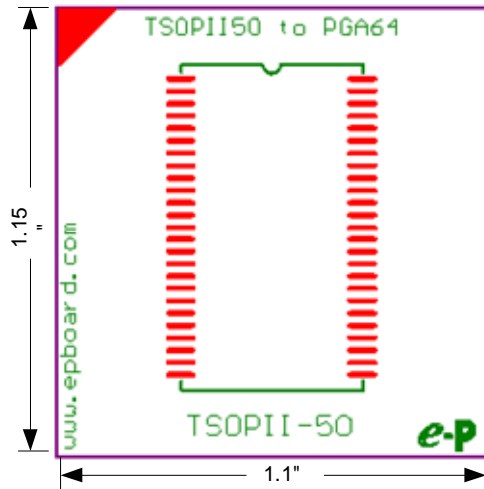

Top Side

Bottom Side (Top View X-Ray)

Mill-Max PGA Socket (510-93-064-10-051)

**Top View X-Ray
with PGA pin assignment**