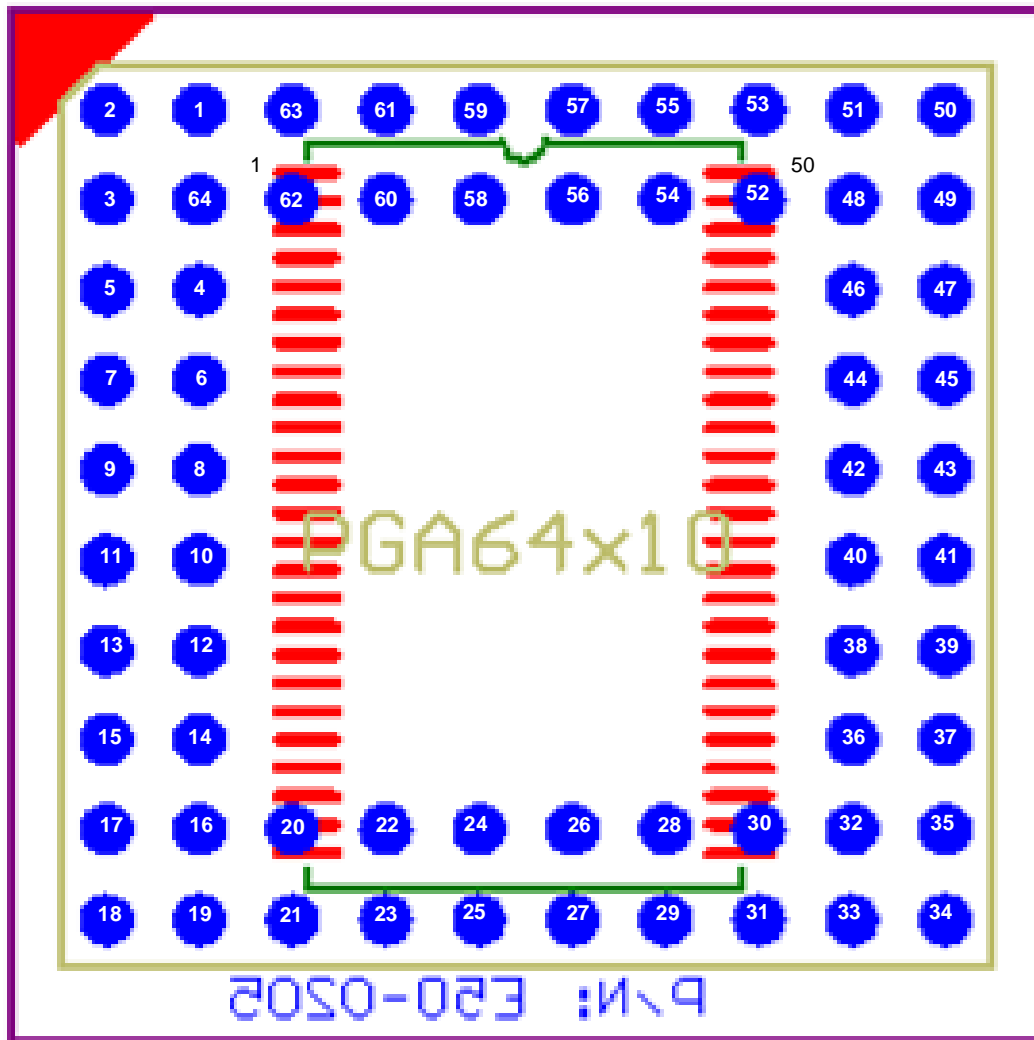

Top Side

Bottom Side (Top View X-Ray)

Mill-Max PGA Socket (510-93-064-10-051)

**Top View X-Ray
with PGA pin assignment**