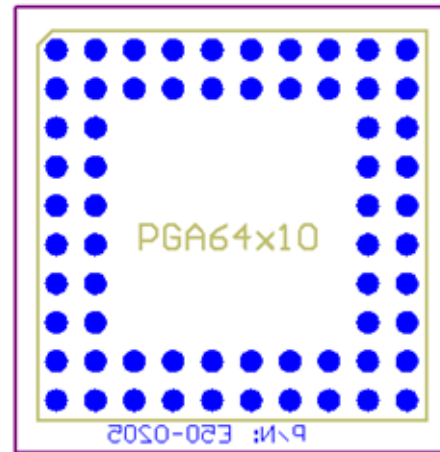

Top Side

Bottom Side (Top View X-Ray)

Mill-Max PGA Socket (510-93-064-10-051)

**Top View X-Ray
with PGA pin assignment**