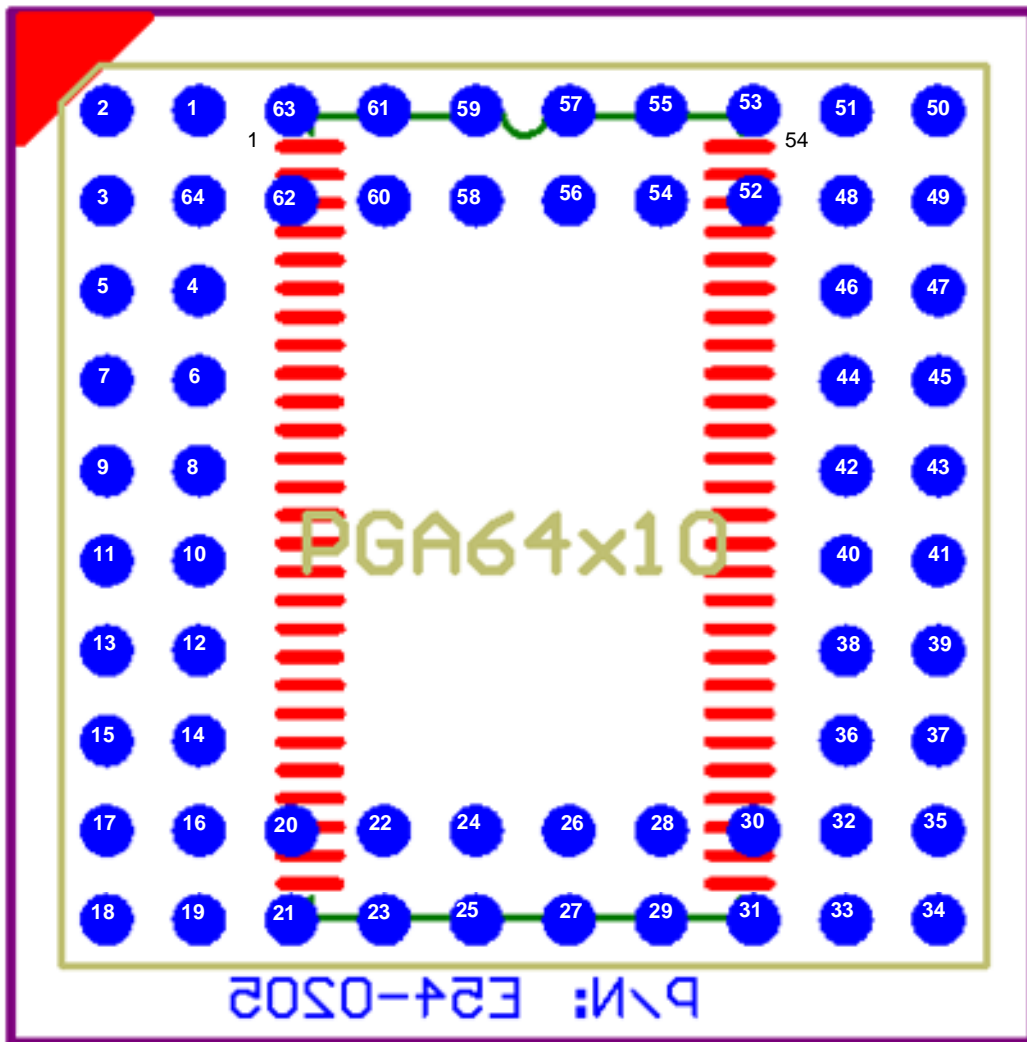

**Top Side**

**Bottom Side (Top View X-Ray)**

Mill-Max PGA Socket (510-93-064-10-051)

**Top View X-Ray  
with PGA pin assignment**