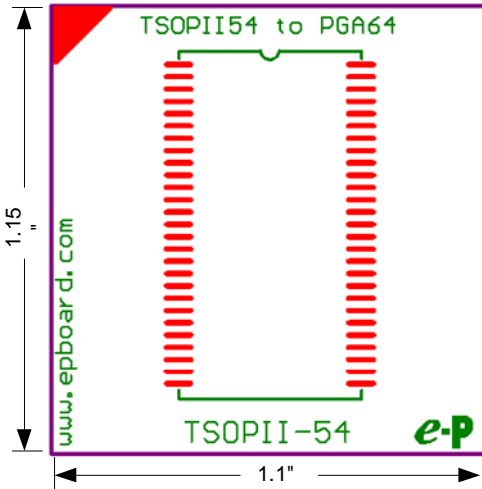

**Top Side**

**Bottom Side (Top View X-Ray)**

Mill-Max PGA Socket (510-93-064-10-051)

**Top View X-Ray  
with PGA pin assignment**