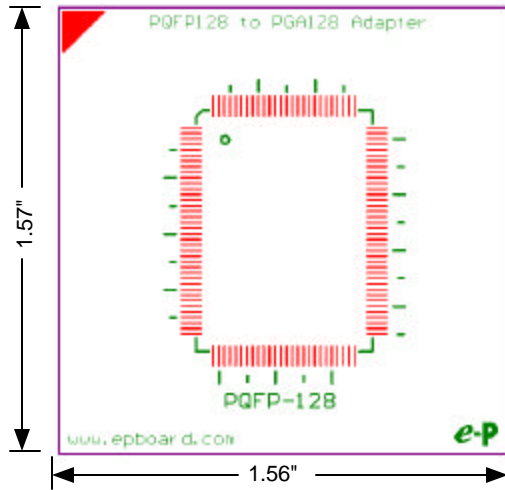

Top Side

Bottom Side

Mill-Max PGA Socket (510-93-132-13-041001)

**Top View X-Ray
with PGA pin assignment**