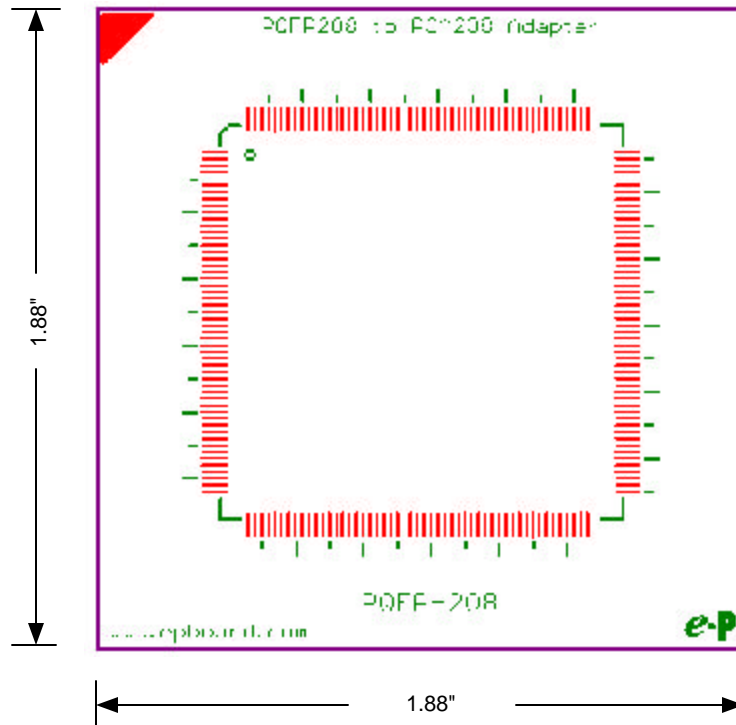

**Top Side**

**Bottom Side**

**Mill-Max PGA Socket (510-93-209-17-081002 )**

**Top View X-Ray  
with PGA pin assignment**