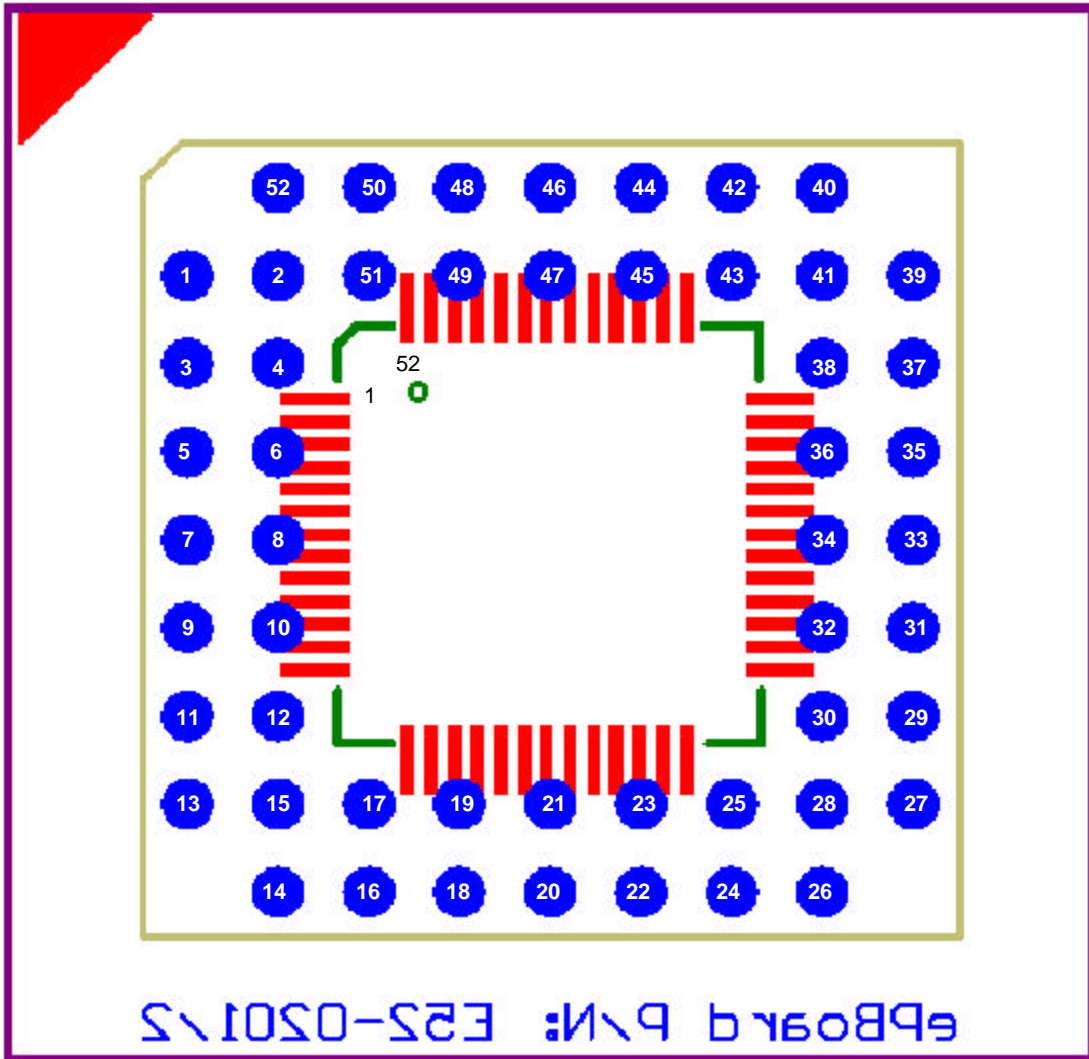

Top Side

Bottom Side (Top View X-Ray)

Mill-Max PGA (9x9)Socket (510-93-052-09-045001)

**Top View X-Ray
with PGA pin assignment**