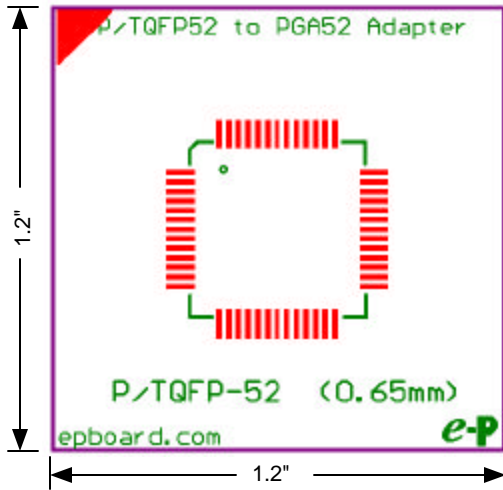

Top Side

Bottom Side (Top View X-Ray)

Mill-Max PGA (9x9)Socket (510-93-052-09-045001)

**Top View X-Ray
with PGA pin assignment**