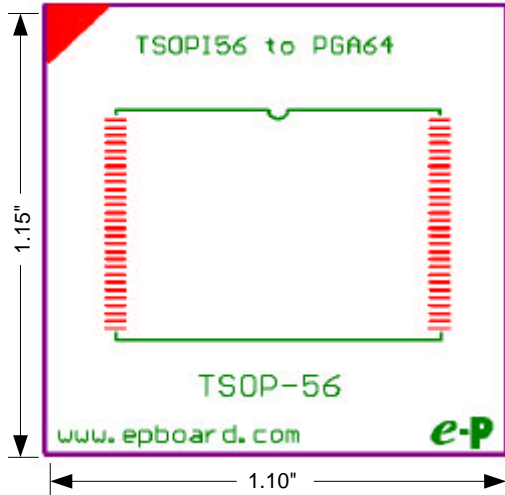

Top Side

Bottom Side (Top View X-Ray)

Mill-Max PGA Socket (510-93-064-10-051)

**Top View X-Ray
with PGA pin assignment**

Note: PGA pin 57 to pin 64 are NC (non-connected).