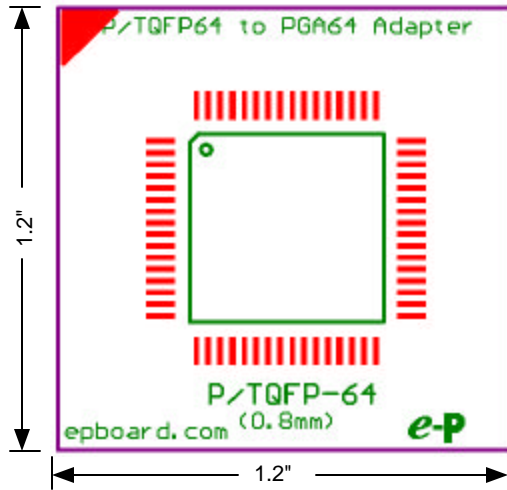

Top Side

Bottom Side (Top View X-Ray)

Mill-Max PGA Socket (510-93-064-10-051)

**Top View X-Ray
with PGA pin assignment**