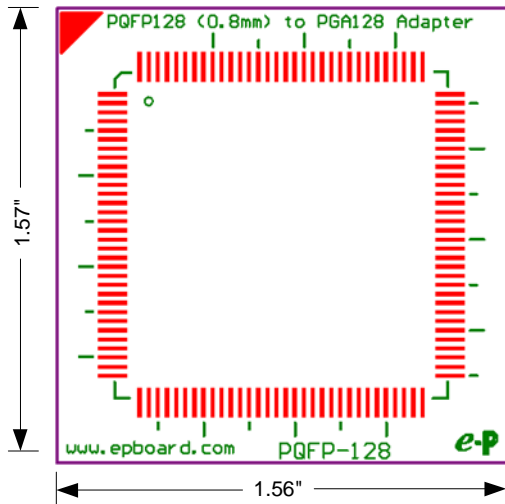

Top Side

Bottom Side

Mill-Max PGA Socket (510-93-132-13-041001)

**Top View X-Ray
with PGA pin assignment**